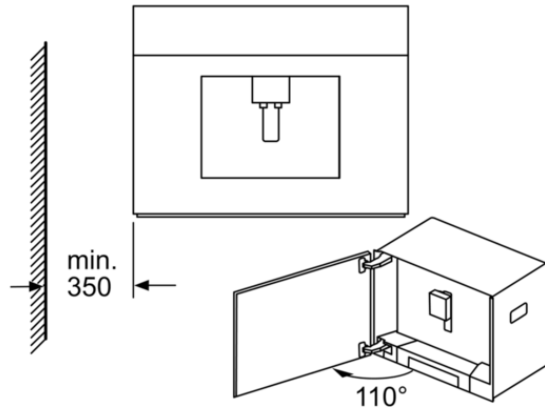

left corner installation

If using the 92° hinge limiter (spare part no. 00636455), the minimum distance to the wall is only 100 mm. measurements in mm